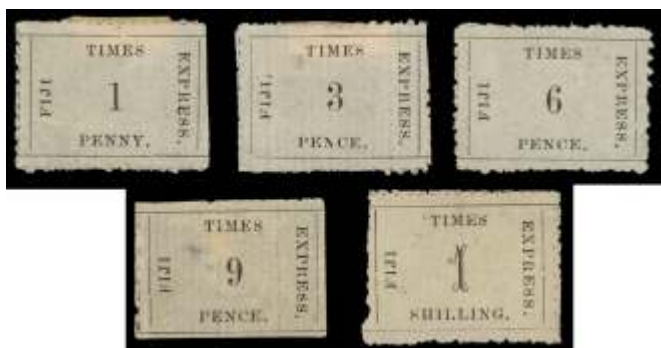

Forgeries

Ex 228